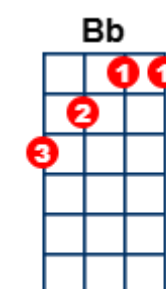

She's Electric – Oasis – V3

(In F - pitched up a semitone from original)

[Intro]

[F] [A] [Dm] [Bb] (x3)

[Db] [Eb] [F]

A D F A

AbC# F C#

[F] She's [A] [Dm] electric, [Bb]

She's in a [F] family [A] full of [Dm] eccentrics, [Bb]

She's [F] done things I [A] never [Dm] expected [Bb]

And I [Db] need [Eb] more [F] time

[F] She's [A] got a [Dm] sister, [Bb]

And [F] God only [A] knows how I've [Dm] missed her, [Bb]

And on the [F] palm of her [A] hand is a [Dm] blister, [Bb]

And I [Db] need [Eb] more [F] time

Bb D F Bb

Bb D F A

[Chorus]

[Bb] And I [Bbmaj7] want you to [Bb] know

I've got my [Bbmaj7] mind made up now, [Bb]

There's [F7] lots and lots for us to see,

There's [Gm7] lots and lots for us to do,

[C] She is electric, can I be electric too?

[Instrumental]

[F] [A] [Dm] [Bb] (x3)

[Db] [Eb] [F]

G D F Bb

[F] She's [A] got a [Dm]brother, [Bb]
We [F]don't get on [A] with one [Dm] another, [Bb]
But [F] I quite [A] fancy her [Dm] mother, [Bb]
And I [Db] think that [Eb] she likes [F] me