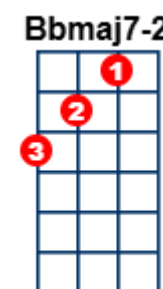

She's Electric – Oasis – V3

(In F - pitched up a semitone from original)

[Intro]

[F] [A] [Dm] [Bb] (x3)

[Db] [Eb] [F]

A D F A

AbC# F C#

[F] She's [A] [Dm] electric, [Bb]

She's in a [F] family [A] full of [Dm] eccentrics, [Bb]

She's [F] done things I [A] never [Dm] expected [Bb]

And I [Db] need [Eb] more [F] time

[F] She's [A] got a [Dm] sister, [Bb]

And [F] God only [A] knows how I've [Dm] missed her, [Bb]

And on the [F] palm of her [A] hand is a [Dm] blister, [Bb]

And I [Db] need [Eb] more [F] time

Bb D F Bb

Bb D F A

[Chorus]

[Bb] And I [Bbmaj7] want you to [Bb] know

I've got my [Bbmaj7] mind made up now, [Bb]

There's [F7] lots and lots for us to see,

There's [Gm7] lots and lots for us to do,

[C] She is electric, can I be electric too?

[Instrumental]

[F] [A] [Dm] [Bb] (x3)

[Db] [Eb] [F]

G D F Bb

[F] She's [A] got a [Dm]brother, [Bb]
We [F]don't get on [A] with one [Dm] another, [Bb]
But [F] I quite [A] fancy her [Dm] mother, [Bb]
And I [Db] think that [Eb] she likes [F] me