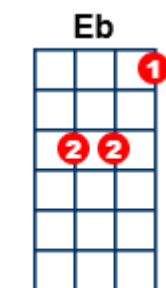

She's Electric – Oasis – V3

(In F - pitched up a semitone from original)

[Intro]

[F] [A] [Dm] [Bb] (x3)

[Db] [Eb] [F]

A D F A

AbC# F C#

[F] She's [A] [Dm] electric, [Bb]

She's in a [F] family [A] full of [Dm] eccentrics, [Bb]

She's [F] done things I [A] never [Dm] expected [Bb]

And I [Db] need [Eb] more [F] time

[F] She's [A] got a [Dm] sister, [Bb]

And [F] God only [A] knows how I've [Dm] missed her, [Bb]

And on the [F] palm of her [A] hand is a [Dm] blister, [Bb]

And I [Db] need [Eb] more [F] time

Bb D F Bb

Bb D F A

[Chorus]

[Bb] And I [Bbmaj7] want you to [Bb] know

I've got my [Bbmaj7] mind made up now, [Bb]

But I [Bbmaj7] need more [F] time [F7], [Bb]

And I [Bbmaj7] want you to [Bb] say,

do you know [Bbmaj7] what I'm saying? [Bb]

But I [Bbmaj7] need more,

G Eb G Bb

A Eb F A

'Cause [F] I'll be you and you'll be me,

There's [F7] lots and lots for us to see,

There's [Gm7] lots and lots for us to do,

[C] She is electric, can I be electric too?

[Instrumental]

[F] [A] [Dm] [Bb] (x3)

[Db] [Eb] [F]

G D F Bb