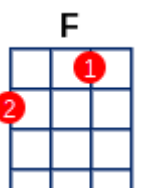

Frankie Valli – Can't Take My Eyes off of You – V1

Intro **[C]** **[Cmaj7]** **[C7]** **[F]** **[F/]**

(Quiet)

You're just too **[C]** good to be true
 Can't take my **[Cmaj7]** eyes off you
 You'd be like **[C7]** heaven to touch
 I wanna **[F]** hold you so much
 At long last **[Fm]** love has arrived
 And I thank **[C]** God I'm alive
 You're just too **[D]** good to be true
[Dm] Can't take my **[C]** eyes off you

Pardon the **[C]** way that I stare
 There's nothing **[Cmaj7]** else to compare
 The sight of **[C7]** you leaves me weak
 There are no **[F]** words left to speak
 So if you **[Fm]** feel like I feel
 Please let me **[C]** know that it's real
 You're just too **[D]** good to be true
[Dm] Can't take my **[C]** eyes off you

(Sing/ Kazoo Da Da, Da Da)

[Dm7] **[G7]** **[C]** **[Am]**
[Dm7] **[G7]** **[C]** **[A7/]**

(Loud)

I love you **[Dm7]** baby and if it's **[G7]** quite all right
 I need you **[Cmaj7]** baby to warm the **[Am7]** lonely nights
 I love you **[Dm7]** baby, **[G7]** trust in me when I **[C]** say **[A7/]**

Oh pretty **[Dm7]** baby, don't bring me **[G7]** down I pray
 Oh pretty **[C]** baby, now that I've **[Am7]** found you stay
 And let me **[Dm7]** love you baby, let me **[G7]** love you (Stop)

(Quiet)
 You're just too **[C]** good to be true
 Can't take my **[Cmaj7]** eyes off you
 You'd be like **[C7]** heaven to touch
 I wanna **[F]** hold you so much
 At long last **[Fm]** love has arrived
 And I thank **[C]** God I'm alive
 You're just too **[D]** good to be true
[Dm] Can't take my **[C]** eyes off you