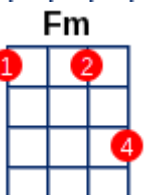

Frankie Valli – Can't Take My Eyes off of You – V1

Intro **[C]** **[Cmaj7]** **[C7]** **[F]** **[F/]**

(Quiet)

You're just too **[C]** good to be true
 Can't take my **[Cmaj7]** eyes off you
 You'd be like **[C7]** heaven to touch
 I wanna **[F]** hold you so much
 At long last **[Fm]** love has arrived
 And I thank **[C]** God I'm alive
 You're just too **[D]** good to be true
[Dm] Can't take my **[C]** eyes off you

Pardon the **[C]** way that I stare
 There's nothing **[Cmaj7]** else to compare
 The sight of **[C7]** you leaves me weak
 There are no **[F]** words left to speak
 So if you **[Fm]** feel like I feel
 Please let me **[C]** know that it's real
 You're just too **[D]** good to be true
[Dm] Can't take my **[C]** eyes off you

(Sing/ Kazoo Da Da, Da Da)

[Dm7] **[G7]** **[C]** **[Am]**
[Dm7] **[G7]** **[C]** **[A7/]**

(Loud)

I love you **[Dm7]** baby and if it's **[G7]** quite all right
 I need you **[Cmaj7]** baby to warm the **[Am7]** lonely nights
 I love you **[Dm7]** baby, **[G7]** trust in me when I **[C]** say **[A7/]**

Oh pretty **[Dm7]** baby, don't bring me **[G7]** down I pray
 Oh pretty **[C]** baby, now that I've **[Am7]** found you stay
 And let me **[Dm7]** love you baby, let me **[G7]** love you (Stop)

(Quiet)
 You're just too **[C]** good to be true
 Can't take my **[Cmaj7]** eyes off you
 You'd be like **[C7]** heaven to touch
 I wanna **[F]** hold you so much
 At long last **[Fm]** love has arrived
 And I thank **[C]** God I'm alive
 You're just too **[D]** good to be true
[Dm] Can't take my **[C]** eyes off you