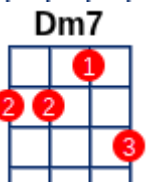

Frankie Valli – Can't Take My Eyes off of You – V1

Intro **[C]** **[Cmaj7]** **[C7]** **[F]** **[F/]**

(Quiet)

You're just too **[C]** good to be true
 Can't take my **[Cmaj7]** eyes off you
 You'd be like **[C7]** heaven to touch
 I wanna **[F]** hold you so much
 At long last **[Fm]** love has arrived
 And I thank **[C]** God I'm alive
 You're just too **[D]** good to be true
[Dm] Can't take my **[C]** eyes off you

Pardon the **[C]** way that I stare
 There's nothing **[Cmaj7]** else to compare
 The sight of **[C7]** you leaves me weak
 There are no **[F]** words left to speak
 So if you **[Fm]** feel like I feel
 Please let me **[C]** know that it's real
 You're just too **[D]** good to be true
[Dm] Can't take my **[C]** eyes off you

(Sing/ Kazoo Da Da, Da Da)

[Dm7] **[G7]** **[C]** **[Am]**
[Dm7] **[G7]** **[C]** **[A7/]**

(Loud)

I love you **[Dm7]** baby and if it's **[G7]** quite all right
 I need you **[Cmaj7]** baby to warm the **[Am7]** lonely nights
 I love you **[Dm7]** baby, **[G7]** trust in me when I **[C]** say **[A7/]**

Oh pretty **[Dm7]** baby, don't bring me **[G7]** down I pray
 Oh pretty **[C]** baby, now that I've **[Am7]** found you stay
 And let me **[Dm7]** love you baby, let me **[G7]** love you (Stop)

(Quiet)
 You're just too **[C]** good to be true
 Can't take my **[Cmaj7]** eyes off you
 You'd be like **[C7]** heaven to touch
 I wanna **[F]** hold you so much
 At long last **[Fm]** love has arrived
 And I thank **[C]** God I'm alive
 You're just too **[D]** good to be true
[Dm] Can't take my **[C]** eyes off you