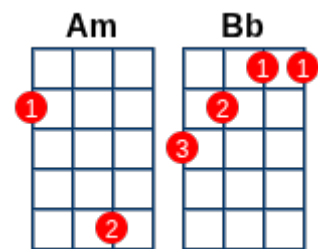

All My Loving - v1

Into [C] [G] [C]

[NC] Close your [Dm] eyes and I'll [G7] kiss you, To-[C]morrow I'll [Am] miss you
Re-[F]member I'll [Dm] always be [Bb] true [G7] (ooh ooh ooh)
And then [Dm] while I'm a-[G7]way, I'll write [C] home every [Am] day
And I'll [F] send all my [G7] loving to [C] you. . . [C/]

[NC] I'll pre-[Dm]tend that I'm [G7] kissing The [C] lips I am [Am] missing
And [F] hope that my [Dm] dreams will come [Bb] true [G7]

And then [Dm] while I'm [G7] away, I'll write [C] home ev'ry [Am] day
And I'll [F] send all my [G7] loving to [C] you [C/]

All my [Am/C] loving [Caug] I will send to [C] you
All my [Am/C] loving [Caug] darling I'll be [C] true [C/]

[NC] Close your [Dm] eyes and I'll [G7] kiss you, To-
[C]morrow I'll [Am] miss you
Re-[F]member I'll [Dm] always be [Bb] true [G7]
And then [Dm] while I'm a-[G7]way, I'll write [C] home every [Am] day
And I'll [F] send all my [G7] loving to [C] you [C/]

All my [Am/C] loving [Caug] I will send to [C] you
All my [Am/C] loving [Caug] darling I'll be [C] true [C/]

[NC] Close your [Dm] eyes and I'll [G7] kiss you
To-[C]morrow I'll [Am] miss you
Re-[F]member I'll [Dm] always be [Bb] true [G7]
And then [Dm] while I'm a-[G7]way
I'll write [C] home every [Am] day
And I'll [F] send all my [G7] loving to [C] you [C/]