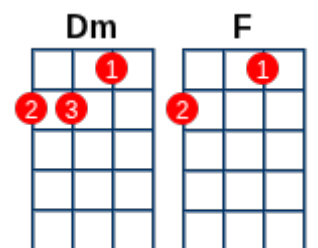

[NC] Close your [Dm] eyes and I'll [G7] kiss you
To-[C]morrow I'll [Am] miss you
Re-[F]member I'll [Dm] always be [Bb] true [G7]
And then [Dm] while I'm a-[G7]way
I'll write [C] home every [Am] day
And I'll [F] send all my [G7] loving to [C] you [C/]