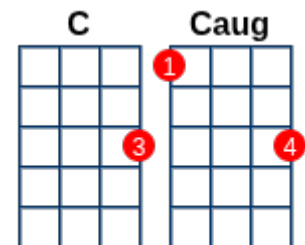

All My Loving - v1

Into [C] [G] [C]

[NC] Close your [Dm] eyes and I'll [G7] kiss you, To-[C]morrow I'll [Am] miss you
Re-[F]member I'll [Dm] always be [Bb] true [G7] (ooh ooh ooh)
And then [Dm] while I'm a-[G7]way, I'll write [C] home every [Am] day
And I'll [F] send all my [G7] loving to [C] you. . . [C/]

[NC] I'll pre-[Dm]tend that I'm [G7] kissing The [C] lips I am [Am] missing
And [F] hope that my [Dm] dreams will come [Bb] true [G7]

And then [Dm] while I'm [G7] away, I'll write [C] home ev'ry [Am] day
And I'll [F] send all my [G7] loving to [C] you [C/]

All my [Am/C] loving [Caug] I will send to [C] you
All my [Am/C] loving [Caug] darling I'll be [C] true [C/]

[NC] Close your [Dm] eyes and I'll [G7] kiss you, To-
[C]morrow I'll [Am] miss you
Re-[F]member I'll [Dm] always be [Bb] true [G7]
And then [Dm] while I'm a-[G7]way, I'll write [C] home every [Am] day
And I'll [F] send all my [G7] loving to [C] you [C/]

All my [Am/C] loving [Caug] I will send to [C] you
All my [Am/C] loving [Caug] darling I'll be [C] true [C/]

[NC] Close your [Dm] eyes and I'll [G7] kiss you
To-[C]morrow I'll [Am] miss you
Re-[F]member I'll [Dm] always be [Bb] true [G7]
And then [Dm] while I'm a-[G7]way
I'll write [C] home every [Am] day
And I'll [F] send all my [G7] loving to [C] you [C/]

All my [Am/C] loving [Caug] I will send to [C] you
All my [Am/C] loving [Caug] darling I'll be [C] true .
All my [Am/C] loving - [Caug] aaaallll my [C] loving
Oo Oo All my [Am/C] loving [Caug] I will send to [C] you [C/]